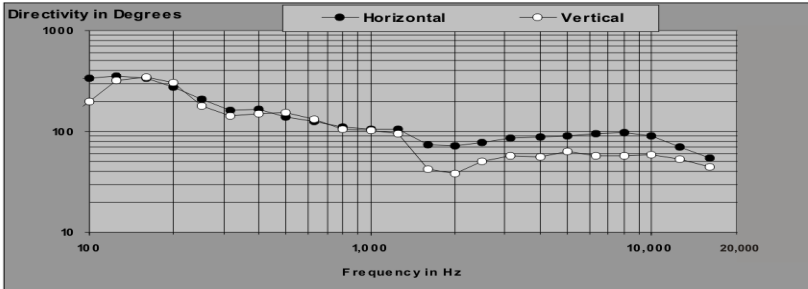

Net Weight: 36 lbs / 16.3 kg

¹Due to ongoing development, specifications are subject to change without notice.

¹100 lbs / 45.4kg per point in straight line, 10:1 safety factor

FREQUENCY RESPONSE

Note: Response may be altered by use of *Presence Switch*. The solid black line depicts the MUSIC position; the dotted red line depicts the SPEECH position.

BEAMWIDTH

Note: Indicates Horizontal and Vertical Directivity Index in Degrees vs. Frequency.

Recommended Power: 300 to 625 WRMS¹ at 8Ω

Recommended High-Pass Filter: 60 Hz, 24 dB/octave

¹WRMS = Watts Root Mean Square