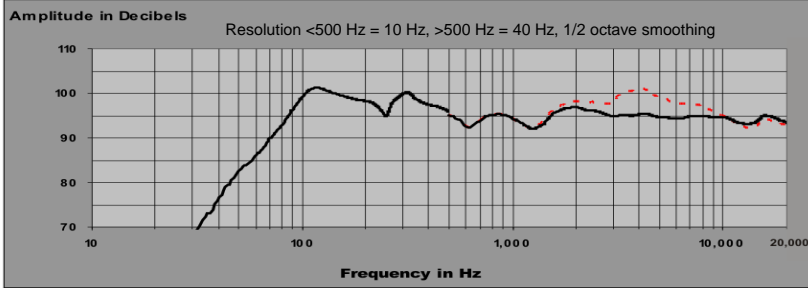

Net Weight: 36 lbs / 16.3 kg

¹Due to ongoing development, specifications are subject to change without notice.

¹100 lbs / 45.4kg per point in straight line, 10:1 safety factor

FREQUENCY RESPONSE

Note: Response may be altered by use of *Presence Switch*. The solid black line depicts the MUSIC position; the dotted red line depicts the SPEECH position.