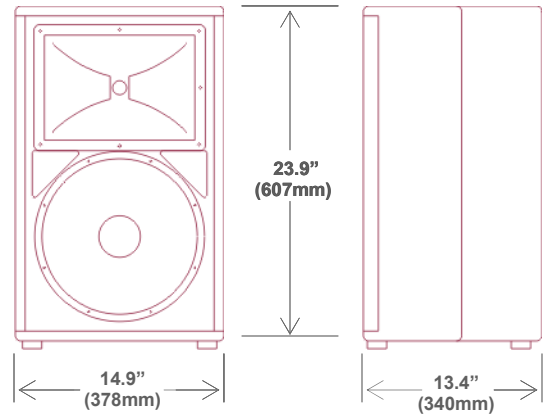

Community

S-SERIES

S-1296

TWO-WAY FULL-RANGE LOUDSPEAKER SYSTEM

Description

The S-1296 is a two-way, ruggedly built full-range loudspeaker system, suitable for both portable use and fixed installations.

Compact, but extremely powerful, the S-1296 handles applications ranging from clubs and AV presentations, to rock and roll performances.

Its multi-angle design allows it to function equally well as a Stage Monitor or a Front of House system. As a stage monitor, the performer has a choice of 90°, 125° and 145° angles of inclination from the stage floor. When used as a FOH system, the enclosure may be flown from its M10 threaded rigging points, supported on a stand, or ground supported.

Utilizing advanced technologies normally found only in high priced touring systems, the S-1296 provides extended high frequency response, low distortion output, and precise pattern control.

Featuring carefully designed crossovers that provide flat acoustic power response throughout the critical mid-range region, and Community's exclusive DYNA-TECH™ dynamic driver protection circuitry, the S-1296 is a versatile performer well suited for use by professional audio rental companies, touring musicians, and others requiring high quality sound reinforcement at an affordable price.

Applications

- Stage Monitoring
- Nightclubs
- Theatres
- Sound Stages
- AV Presentation

Features

DYNA-TECH™
Dynamic Protection

Switchable Bi-amp /
Single-amp Operation

Switchable Music /
Speech Voicing

Ferrofluid Treated
HF Driver for Improved
Heat Transfer

Non-Resonant, Non-
Metallic HF Diaphragm
for Reduced Distortion

Carbon Ring Cone
Technology Provides
30% More Piston Area
with Increased Excur-
sion Capability

Dual NL4 and Dual
1/4" Input / Output
Connectors

SYSTEM

Format: Two-way full-range, vented bass - switchable passive or bi-amp x-over

Operating Range: 60 Hz - 20 kHz

Frequency Response: 100 Hz - 16 kHz (±4 dB)

Dispersion (-6 dB): 90° H x 60° V (in vertical position)

Maximum SPL @1m: 122 dB continuous / 129 dB peak

Crossover Frequency: 1.5 kHz

Sensitivity in SPL: 99 dB (100 Hz - 10 kHz, 1/3 octave)
99 dB (250 Hz - 4 kHz, speech range)

Max Power Handling: 200W RMS
(passive mode) 500W Program / 990W Peak

Impedance (passive): Nominal 8Ω / Min. 4Ω at 10.6 kHz

TRANSDUCERS

Low Frequency: 12" (304mm) 200W RMS
500W Program, 8Ω

High Frequency: 1" (25.4mm) 50W RMS
125W Program, 4Ω

MECHANICAL

Enclosure: Multi-angle (90°, 125°, and 145°)
11-ply cross-laminated birch

Finish: Black catalyzed polyester paint

Rigging Provisions: Eight M10 threaded rigging fittings¹
(three on top, three on bottom,
two on rear)

Grille: Steel, powder coated black

Dimensions: 23.9" (607mm) x 14.9" (378mm) x
13.4" (340mm)

Net Weight: 36 lbs / 16.3 kg

¹Due to ongoing development, specifications are subject to change without notice.

¹100 lbs / 45.4kg per point in straight line, 10:1 safety factor